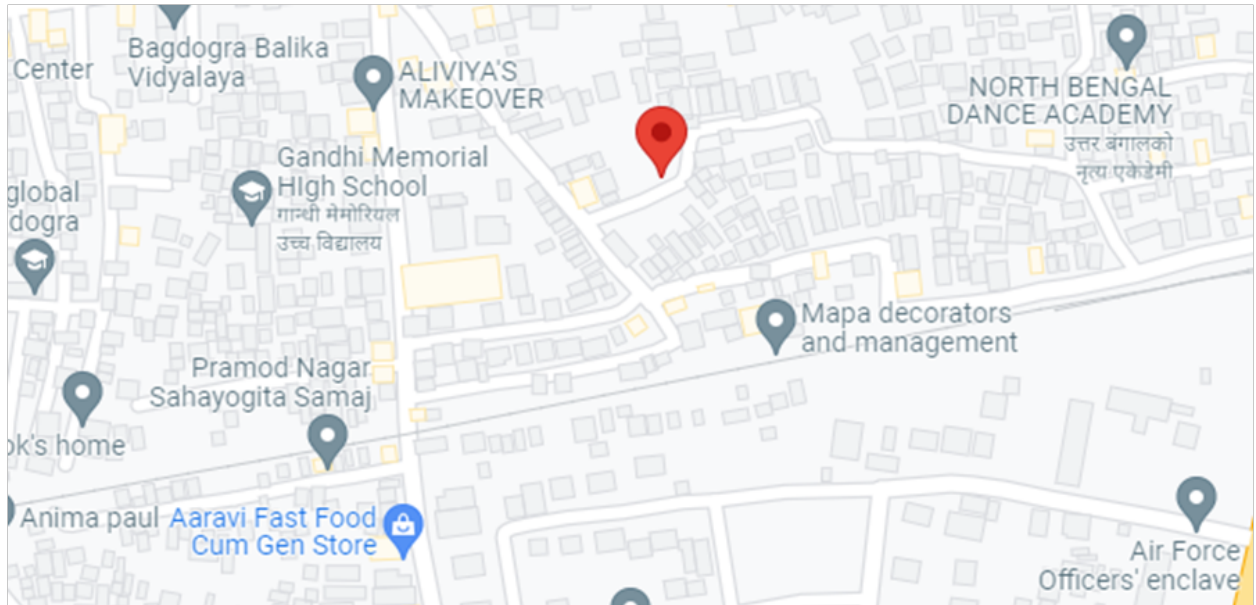

## PROJECT LOCATION DETAILS

Project Name- MONORAMA JIBAN

Latitude- 26.697366

Longitude- 88.313325

VATSIN REAL ESTATE PVT. LTD.

*[Handwritten Signature]*  
DIRECTOR